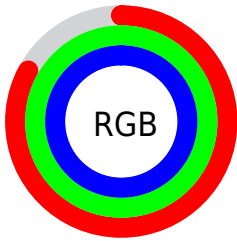

Distribution

- Red (83%)
- Green (100%)
- Blue (100%)