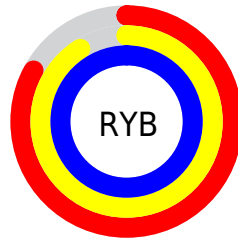

## Conversions Part 2

<b>Format</b>	<b>Color</b>
<b>R<sub>YB</sub></b>	211, 233, 255
Decimal	13893631
CIE <sub>Lab</sub>	97.06, -13.92, -4.67
CIE <sub>LCh</sub>	97, 14.682, 198.546
Yxy	92.5876, 0.2866, 0.3289
Android (android.graphics.Color)	4292083711 (0xFFD3FFFF)
YUV	241.8440, 6.4859, -27.0502
Hunter-Lab	96.2225, -18.7328, 0.6653

# Details

The CIELab color  $97.06, -13.92, -4.67$  is a light color, and the websafe version is hex `CCFFFF`. A complement of this color would be  $88.23, 15.39, 5.78$ , and the grayscale version is  $95.42, 0.01, -0.01$ .

# Distribution

- Red (83%)
- Green (100%)
- Blue (100%)

- Red (83%)
- Yellow (91%)
- Blue (100%)

- Cyan (17%)
- Magenta (0%)
- Yellow (0%)
- Black (0%)

- Cyan (17%)
- Magenta (0%)
- Yellow (0%)