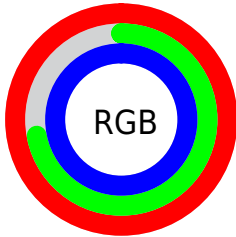

Distribution

- Red (100%)
- Green (72%)
- Blue (100%)