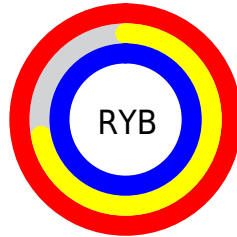

- Red (100%)
- Yellow (72%)
- Blue (100%)