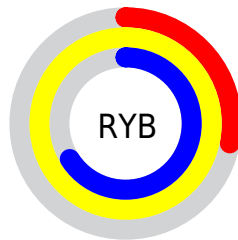

- Red (28%)
- Yellow (100%)
- Blue (66%)