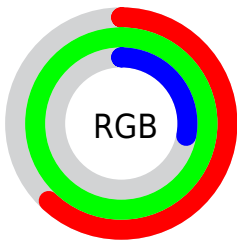

Distribution

- Red (62%)
- Green (100%)
- Blue (28%)