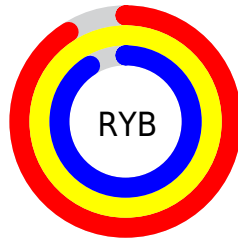

- Red (91%)
- Yellow (100%)
- Blue (91%)