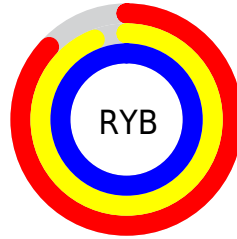

- Red (87%)
- Yellow (94%)
- Blue (100%)