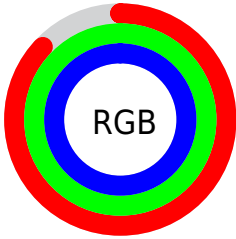

Distribution

- Red (87%)
- Green (100%)
- Blue (100%)