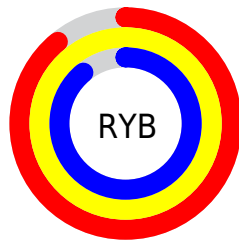

- Red (89%)
- Yellow (100%)
- Blue (89%)