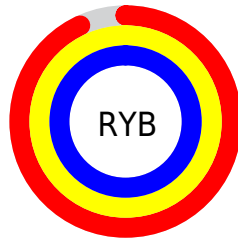

- Red (93%)
- Yellow (100%)
- Blue (100%)