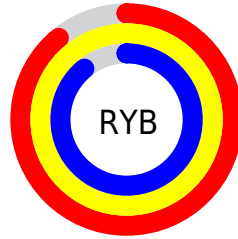

- Red (89%)
- Yellow (100%)
- Blue (89%)