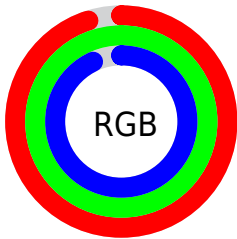

Distribution

- Red (95%)
- Green (100%)
- Blue (93%)