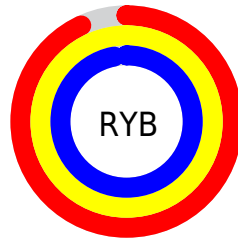

- Red (93%)
- Yellow (100%)
- Blue (97%)