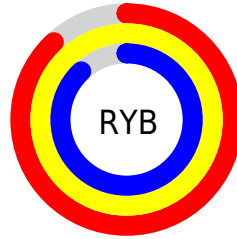

## Conversions Part 2

<b>Format</b>	<b>Color</b>
<b>R<sub>YB</sub></b>	225, 254, 225
Decimal	16711393
CIE Lab	99.00, -4.79, 13.87
CIE LCh	99, 14.673, 109.069
Yxy	97.4360, 0.3298, 0.3573
Android (android.graphics.Color)	4294901473 (0xFFFEFEE1)
YUV	250.6940, -12.6671, 2.8994
Hunter-Lab	98.7097, -10.0841, 17.8306

# Details

The CIELCh color **99, 14.673, 109.069** is a light color, and the websafe version is hex **FFFFCC**. A complement of this color would be **90, 15.068, 291.400**, and the grayscale version is **99, 0.012, 296.813**.

A 20% lighter version of the original color is **100, 0.012, 296.813**, and **79, 14.334, 108.861** is the 20% darker color. If you saturate the color by 10%, you get **98, 27.448, 108.099**, and if you desaturate by 10%, it is **100, 1.805, 110.011**.

# Distribution

- Red (100%)
- Green (100%)
- Blue (88%)

- Red (88%)
- Yellow (100%)
- Blue (88%)

- Cyan (0%)
- Magenta (0%)
- Yellow (11%)
- Black (0%)

- Cyan (0%)
- Magenta (0%)
- Yellow (12%)