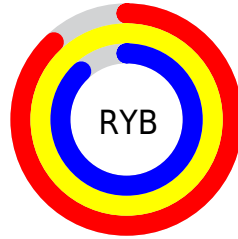

- Red (88%)
- Yellow (100%)
- Blue (88%)