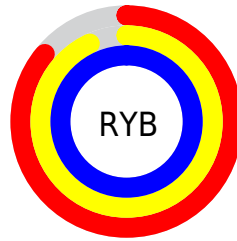

## Conversions Part 2

<b>Format</b>	<b>Color</b>
R <sub>Y</sub> B	220, 238, 255
Decimal	14483455
CIE Lab	98.00, -11.49, -3.89
CIE LCh	98, 12.126, 198.696
Yxy	94.9163, 0.2912, 0.3289
Android (android.graphics.Color)	4292673535 (0xFFDCFFFF)
YUV	244.5350, 5.1592, -21.5172
Hunter-Lab	97.4250, -16.5259, 1.4975

# Details

The CIELCh color **98, 12.126, 198.696** is a light color, and the websafe version is hex **CCFFFF**. A complement of this color would be **91, 12.792, 20.279**, and the grayscale version is **96, 0.011, 296.813**.

A 20% lighter version of the original color is **100, 0.012, 296.813**, and **78, 11.579, 198.571** is the 20% darker color. If you saturate the color by 10%, you get **96, 19.681, 198.208**, and if you desaturate by 10%, it is **99, 3.191, 199.411**.

# Distribution

- Red (86%)
- Green (100%)
- Blue (100%)

- Red (86%)
- Yellow (93%)
- Blue (100%)

- Cyan (14%)
- Magenta (0%)
- Yellow (0%)
- Black (0%)

- Cyan (14%)
- Magenta (0%)
- Yellow (0%)