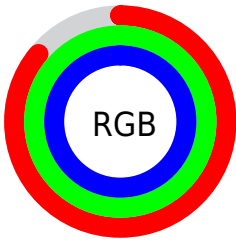

Distribution

- Red (86%)
- Green (100%)
- Blue (100%)