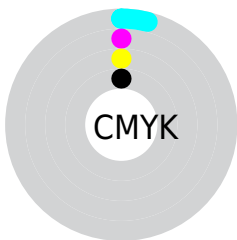

Details

The CIELCh color 99, 3.799, 199.339 is a light color, and the websafe version is hex FFFFFFFF. A complement of this color would be 97, 3.906, 19.471, and the grayscale version is 99, 0.012, 296.813.

A 20% lighter version of the original color is 100, 0.012, 296.813, and 79, 3.620, 199.277 is the 20% darker color. If you saturate the color by 10%, you get 97, 12.272, 198.653, and if you desaturate by 10%, it is 100, 0.214, 15.619.

Distribution

- Red (95%)
- Green (100%)
- Blue (100%)

- Red (95%)
- Yellow (98%)
- Blue (100%)

- Cyan (4%)
- Magenta (0%)
- Yellow (0%)
- Black (0%)

- Cyan (5%)
- Magenta (0%)
- Yellow (0%)

Brightness & Saturation Gradients