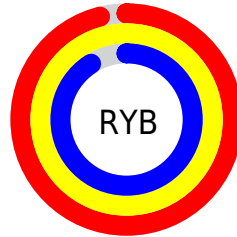

## Conversions Part 2

<b>Format</b>	<b>Color</b>
R <sub>Y</sub> B	246, 254, 231
Decimal	16709095
CIE Lab	97.00, 0.68, 7.79
CIE LCh	97, 7.818, 85.014
Yxy	92.4403, 0.3271, 0.3427
Android (android.graphics.Color)	4294899175 (0xFFFEF5E7)
YUV	246.0950, -7.4418, 6.9327
Hunter-Lab	96.1459, -4.4516, 12.3836

# Details

The CIELCh color **97, 7.818, 85.014** is a light color, and the websafe version is hex FFFFFFFF. A complement of this color would be **95, 7.769, 267.484**, and the grayscale version is **97, 0.011, 296.813**.

A 20% lighter version of the original color is **100, 0.012, 296.813**, and **77, 8.078, 87.196** is the 20% darker color. If you saturate the color by 10%, you get **94, 16.726, 83.740**, and if you desaturate by 10%, it is **100, 0.228, 202.301**.

# Distribution

Red (100%)

Green (96%)

Blue (91%)

Red (96%)

Yellow (100%)

Blue (91%)

Cyan (0%)