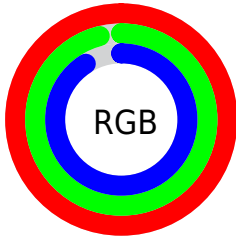

Distribution

Red (100%)

Green (96%)

Blue (91%)