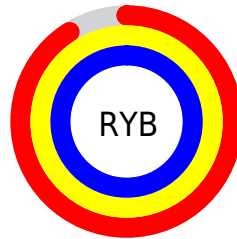

## Conversions Part 2

<b>Format</b>	<b>Color</b>
R <sub>Y</sub> B	233, 255, 253
Decimal	15466473
CIE Lab	98.00, -10.43, 8.28
CIE LCh	98, 13.316, 141.538
Yxy	94.9163, 0.3129, 0.3511
Android (android.graphics.Color)	4293656553 (0xFFEBFFE9)
YUV	246.5120, -6.6614, -10.0960
Hunter-Lab	97.4250, -15.5039, 12.9237

# Details

The CIELCh color **98, 13.316, 141.538** is a light color, and the websafe version is hex FFFFFFFF. A complement of this color would be **94, 13.360, 322.376**, and the grayscale version is **97, 0.011, 296.813**.

A 20% lighter version of the original color is **100, 0.012, 296.813**, and **78, 13.328, 141.312** is the 20% darker color. If you saturate the color by 10%, you get **96, 28.884, 140.921**, and if you desaturate by 10%, it is **100, 0.114, 321.729**.

# Distribution

- Red (92%)
- Green (100%)
- Blue (91%)

- Red (91%)
- Yellow (100%)
- Blue (99%)

- Cyan (8%)
- Magenta (0%)
- Yellow (9%)
- Black (0%)

- Cyan (8%)
- Magenta (0%)
- Yellow (9%)