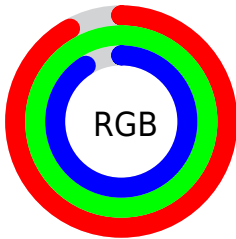

Distribution

- Red (92%)
- Green (100%)
- Blue (91%)