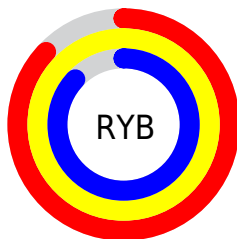

- Red (87%)
- Yellow (100%)
- Blue (87%)