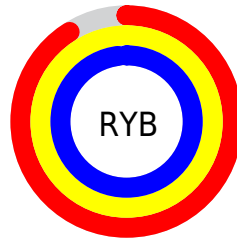

- Red (91%)
- Yellow (100%)
- Blue (98%)