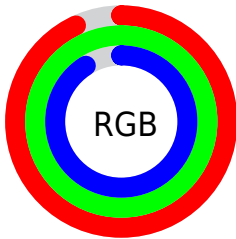

Distribution

- Red (93%)
- Green (100%)
- Blue (91%)