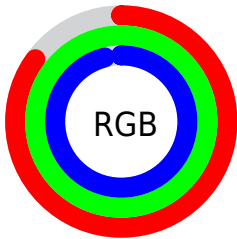

Distribution

- Red (85%)
- Green (100%)
- Blue (96%)