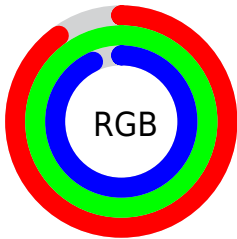

Distribution

- Red (90%)
- Green (100%)
- Blue (93%)