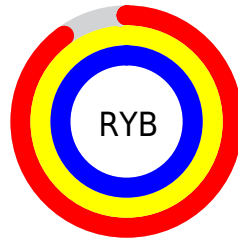

- Red (90%)
- Yellow (98%)
- Blue (100%)