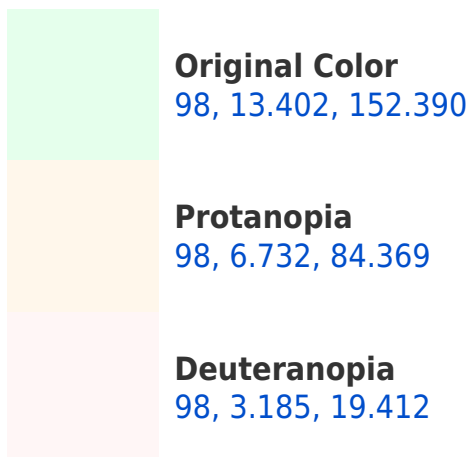

Color Blindness Simulation

Color vision deficiency is a very complex topic, and I could not describe the different causes any better than Wikipedia does, so if you want to learn more, you should check out their [article about color blindness](#).

Dichromacy