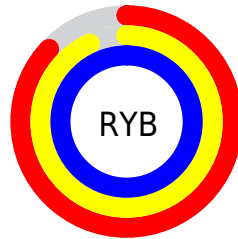

- Red (87%)
- Yellow (93%)
- Blue (100%)