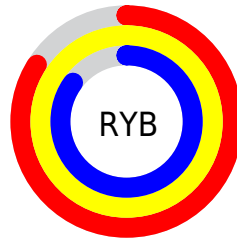

- Red (84%)
- Yellow (100%)
- Blue (85%)