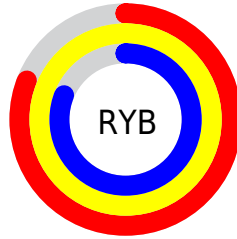

## Conversions Part 2

<b>Format</b>	<b>Color</b>
R <sub>Y</sub> B	207, 255, 207
Decimal	16777167
CIE Lab	99.00, -7.63, 23.00
CIE LCh	99, 24.233, 108.340
Yxy	97.4360, 0.3412, 0.3760
Android (android.graphics.Color)	4294967247 (0xFFFFFFFFCF)
YUV	249.5280, -20.9663, 4.7989
Hunter-Lab	98.7097, -12.8823, 25.0776

# Details

The CIELCh color **99, 24.233, 108.340** is a light color, and the websafe version is hex **FFFFCC**. A complement of this color would be **85, 25.226, 292.298**, and the grayscale version is **98, 0.011, 296.813**.

A 20% lighter version of the original color is **100, 0.012, 296.813**, and **79, 24.312, 107.942** is the 20% darker color. If you saturate the color by 10%, you get **98, 36.825, 107.370**, and if you desaturate by 10%, it is **99, 11.303, 109.323**.

# Distribution

- Red (100%)
- Green (100%)
- Blue (81%)

- Red (81%)
- Yellow (100%)
- Blue (81%)

- Cyan (0%)
- Magenta (0%)
- Yellow (19%)
- Black (0%)

- Cyan (0%)
- Magenta (0%)
- Yellow (19%)