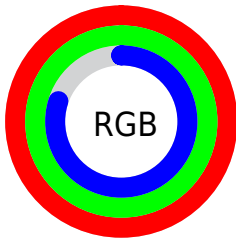

Distribution

- Red (100%)
- Green (99%)
- Blue (80%)