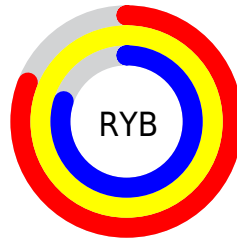

- Red (81%)
- Yellow (100%)
- Blue (80%)