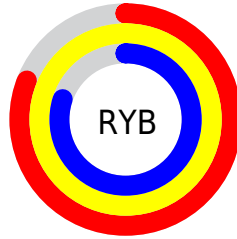

- Red (81%)
- Yellow (100%)
- Blue (80%)