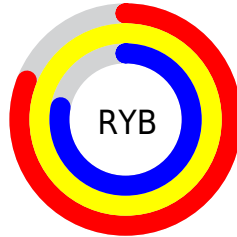

- Red (81%)
- Yellow (100%)
- Blue (78%)