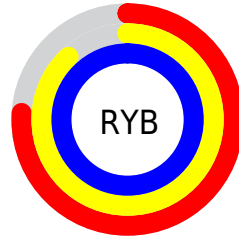

- Red (76%)
- Yellow (88%)
- Blue (100%)