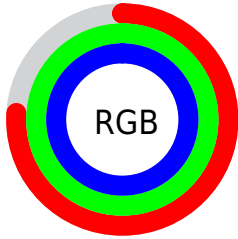

Distribution

- Red (76%)
- Green (100%)
- Blue (100%)