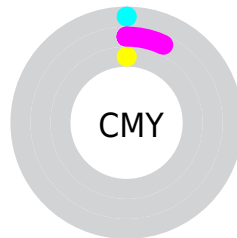

# Details

The CIELCh color **96, 11.228, 324.804** is a light color, and the websafe version is hex FFFFFFFF. A complement of this color would be **98, 10.487, 144.087**, and the grayscale version is **97, 0.011, 296.813**.

A 20% lighter version of the original color is **100, 0.012, 296.813**, and **76, 10.473, 324.857** is the 20% darker color. If you saturate the color by 10%, you get **90, 26.540, 325.349**, and if you desaturate by 10%, it is **100, 0.012, 296.813**.

# Distribution

- Red (100%)
- Green (93%)
- Blue (100%)

- Red (100%)
- Yellow (93%)
- Blue (100%)

- Cyan (0%)
- Magenta (7%)
- Yellow (0%)
- Black (0%)

- Cyan (0%)
- Magenta (7%)
- Yellow (0%)

# Brightness & Saturation Gradients

These gradients show how the CIELCh color 96, 11.228, 324.804 changes by changing the brightness by 10 percent. The first figure shows a shift by +10% for each color and the second figure -10%.