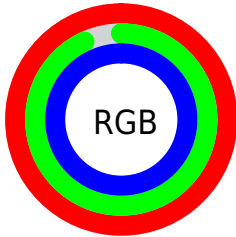

Distribution

- Red (100%)
- Green (93%)
- Blue (100%)