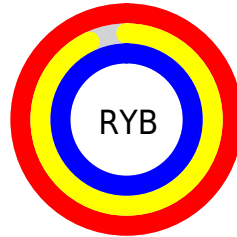

- Red (100%)
- Yellow (93%)
- Blue (100%)