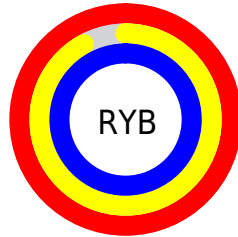

## Conversions Part 2

<b>Format</b>	<b>Color</b>
<b>R<sub>YB</sub></b>	255, 234, 255
Decimal	16771839
CIE <sub>Lab</sub>	95.00, 11.24, -7.90
CIE <sub>LCh</sub>	95, 13.736, 324.896
Yxy	87.6183, 0.3137, 0.3079
Android (android.graphics.Color)	4294961919 (0xFFFFEAF7)
YUV	242.6730, 6.0772, 10.8108
Hunter-Lab	93.6047, 6.4554, -2.7003

# Details

The CIELCh color **95, 13.736, 324.896** is a light color, and the websafe version is hex FFFFFFFF. A complement of this color would be **98, 13.058, 143.982**, and the grayscale version is **96, 0.011, 296.813**.

A 20% lighter version of the original color is **100, 0.012, 296.813**, and **75, 13.107, 324.973** is the 20% darker color. If you saturate the color by 10%, you get **89, 29.123, 325.438**, and if you desaturate by 10%, it is **100, 0.012, 296.813**.

# Distribution

- Red (100%)
- Green (92%)
- Blue (100%)

- Red (100%)
- Yellow (92%)
- Blue (100%)

- Cyan (0%)
- Magenta (8%)
- Yellow (0%)
- Black (0%)

- Cyan (0%)
- Magenta (8%)
- Yellow (0%)