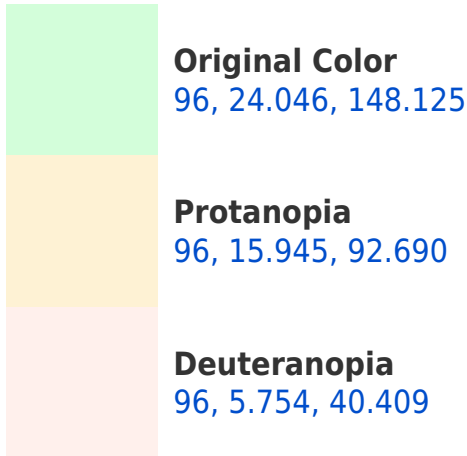

## Background

This preview shows how black text looks on a background with the CIELCh color 96, 24.027, 148.130.

This preview shows how white text looks on a background with the CIELCh color 96, 24.027, 148.130.

## Dichromacy

**Tritanopia**  
96, 6.712, 249.205

# Trichromacy

**Original Color**  
96, 24.046, 148.125

**Protanomaly**  
96, 16.595, 119.096

**Deuteranomaly**  
96, 7.976, 125.214

**Tritanomaly**  
96, 8.916, 178.689