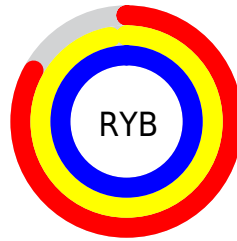

## Conversions Part 2

Format	Color
R <sub>YB</sub>	211, 248, 254
Decimal	13893338
CIE Lab	96.00, -20.40, 12.69
CIE LCh	96, 24.027, 148.130
Yxy	90.0078, 0.3066, 0.3672
Android (android.graphics.Color)	4292083418 (0xFFD3FEDA)
YUV	237.0390, -9.3862, -22.8362
Hunter-Lab	94.8724, -24.6267, 16.4595

# Details

The CIELCh color **96, 24.027, 148.130** is a light color, and the websafe version is hex **CCFFCC**. A complement of this color would be **89, 24.097, 330.291**, and the grayscale version is **94, 0.011, 296.813**.

A 20% lighter version of the original color is **100, 0.012, 296.813**, and **76, 23.934, 148.097** is the 20% darker color. If you saturate the color by 10%, you get **94, 38.282, 147.289**, and if you desaturate by 10%, it is **98, 9.760, 148.868**.

# Distribution

- Red (83%)
- Green (100%)
- Blue (85%)

- Red (83%)
- Yellow (97%)
- Blue (100%)

- Cyan (17%)
- Magenta (0%)
- Yellow (14%)
- Black (0%)

- Cyan (17%)
- Magenta (0%)
- Yellow (14%)