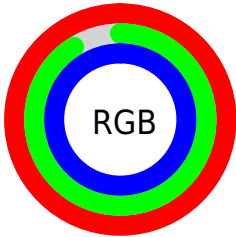

Distribution

- Red (100%)
- Green (91%)
- Blue (100%)