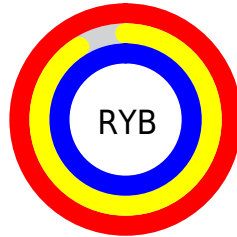

## Conversions Part 2

Format	Color
R <sub>Y</sub> B	254, 231, 254
Decimal	16705534
CIE Lab	94.00, 11.75, -8.26
CIE LCh	94, 14.364, 324.919
Yxy	85.2715, 0.3138, 0.3067
Android (android.graphics.Color)	4294895614 (0xFFFE7FE)
YUV	240.4990, 6.6560, 11.8404
Hunter-Lab	92.3426, 7.0113, -3.1020

# Details

The CIELCh color **94, 14.364, 324.919** is a light color, and the websafe version is hex FFFFFFFF. A complement of this color would be **97, 14.339, 143.925**, and the grayscale version is **95, 0.011, 296.813**.

A 20% lighter version of the original color is **100, 0.012, 296.813**, and **74, 14.439, 325.032** is the 20% darker color. If you saturate the color by 10%, you get **88, 30.349, 325.483**, and if you desaturate by 10%, it is **100, 0.698, 144.857**.

# Distribution

- Red (100%)
- Green (91%)
- Blue (100%)

- Red (100%)
- Yellow (91%)
- Blue (100%)

- Cyan (0%)
- Magenta (9%)
- Yellow (0%)
- Black (0%)

- Cyan (0%)
- Magenta (9%)
- Yellow (0%)