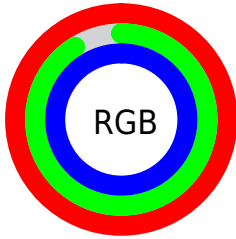

Distribution

Red (100%)

Green (91%)

Blue (99%)