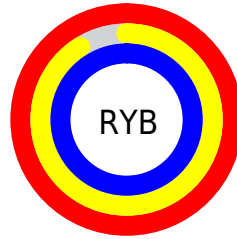

# Details

The CIELCh color **94, 13.986, 329.740** is a light color, and the websafe version is hex FFFFFFFF. A complement of this color would be **98, 13.826, 147.954**, and the grayscale version is **95, 0.011, 296.813**.

A 20% lighter version of the original color is **100, 0.012, 296.813**, and **74, 13.791, 328.876** is the 20% darker color. If you saturate the color by 10%, you get **88, 28.445, 329.711**, and if you desaturate by 10%, it is **100, 0.012, 296.813**.

# Distribution

Red (100%)

Green (91%)

Blue (99%)

Red (100%)

Yellow (91%)

Blue (99%)

Cyan (0%)

Magenta (10%)

Yellow (1%)

Black (0%)

Cyan (0%)

Magenta (10%)

Yellow (1%)