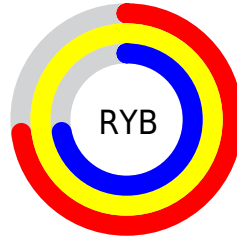

## Conversions Part 2

<b>Format</b>	<b>Color</b>
<b>R<sub>YB</sub></b>	186, 255, 184
Decimal	16776632
CIE <sub>Lab</sub>	98.00, -9.72, 33.36
CIE <sub>LCh</sub>	98, 34.743, 106.246
Yxy	94.9163, 0.3555, 0.3971
Android (android.graphics.Color)	4294966712 (0xFFFFFDB8)
YUV	245.7320, -30.4339, 8.1280
Hunter-Lab	97.4250, -14.8194, 32.1969

# Details

The CIELCh color **98, 34.743, 106.246** is a light color, and the websafe version is hex **FFFFCC**. A complement of this color would be **78, 37.036, 292.510**, and the grayscale version is **97, 0.011, 296.813**.

A 20% lighter version of the original color is **100, 7.593, 109.599**, and **78, 34.717, 105.592** is the 20% darker color. If you saturate the color by 10%, you get **97, 46.867, 105.256**, and if you desaturate by 10%, it is **99, 22.362, 107.256**.

# Distribution

- Red (100%)
- Green (99%)
- Blue (72%)

- Red (73%)
- Yellow (100%)
- Blue (72%)

- Cyan (0%)
- Magenta (1%)
- Yellow (28%)
- Black (0%)

- Cyan (0%)
- Magenta (1%)
- Yellow (28%)