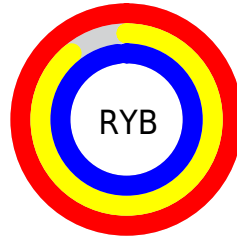

## Conversions Part 2

<b>Format</b>	<b>Color</b>
<b>R<sub>YB</sub></b>	254, 227, 251
Decimal	16704507
CIE <sub>Lab</sub>	93.00, 13.29, -8.24
CIE <sub>LCh</sub>	93, 15.638, 328.212
Yxy	82.9670, 0.3159, 0.3056
Android (android.graphics.Color)	4294894587 (0xFFFE3FB)
YUV	237.8090, 6.5032, 14.1995
Hunter-Lab	91.0862, 8.6260, -3.1184

# Details

The CIELCh color **93, 15.638, 328.212** is a light color, and the websafe version is hex FFFFFFFF. A complement of this color would be **97, 15.604, 146.966**, and the grayscale version is **94, 0.011, 296.813**.

A 20% lighter version of the original color is **100, 0.012, 296.813**, and **73, 15.123, 328.608** is the 20% darker color. If you saturate the color by 10%, you get **87, 30.474, 328.821**, and if you desaturate by 10%, it is **99, 0.915, 327.276**.

# Distribution

Red (100%)

Green (89%)

Blue (98%)

Red (100%)

Yellow (89%)

Blue (98%)

Cyan (0%)