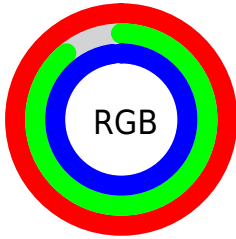

Distribution

Red (100%)

Green (89%)

Blue (98%)