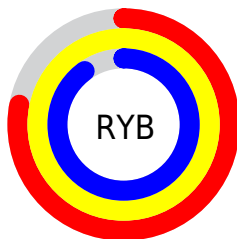

- Red (78%)
- Yellow (100%)
- Blue (90%)