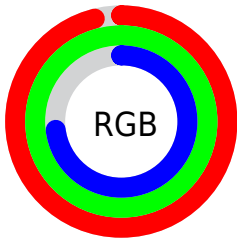

Distribution

- Red (96%)
- Green (100%)
- Blue (73%)