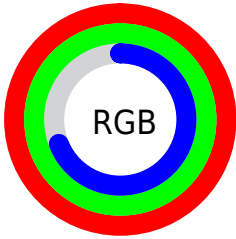

Distribution

- Red (100%)
- Green (100%)
- Blue (69%)