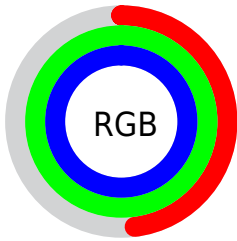

Distribution

- Red (48%)
- Green (100%)
- Blue (100%)