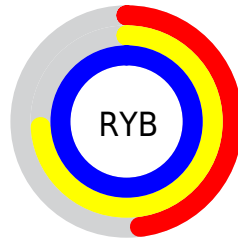

## Conversions Part 2

<b>Format</b>	<b>Color</b>
<b>RYB</b>	122, 189, 255
Decimal	8060927
CIELab	93.00, -36.41, -11.19
CIElCh	93, 38.090, 197.085
Yxy	82.9670, 0.2453, 0.3288
Android (android.graphics.Color)	4286251007 (0xFF7AFFFF)
YUV	215.2330, 19.6051, -81.7653
Hunter-Lab	91.0862, -38.0799, -6.1841

# Details

The CIELCh color **93, 38.090, 197.085** is a light color, and the websafe version is hex **66FFFF**. A complement of this color would be **67, 56.080, 25.710**, and the grayscale version is **86, 0.010, 296.813**.

A 20% lighter version of the original color is **96, 22.846, 198.009**, and **73, 38.181, 196.612** is the 20% darker color. If you saturate the color by 10%, you get **92, 42.609, 196.820**, and if you desaturate by 10%, it is **94, 32.460, 197.421**.

# Distribution

- Red (48%)
- Green (100%)
- Blue (100%)

- Red (48%)
- Yellow (74%)
- Blue (100%)

- Cyan (52%)
- Magenta (0%)
- Yellow (0%)
- Black (0%)

- Cyan (52%)
- Magenta (0%)
- Yellow (0%)