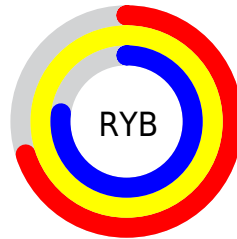

- Red (70%)
- Yellow (100%)
- Blue (77%)