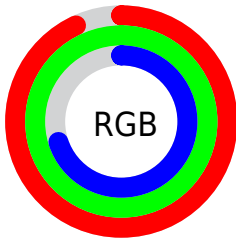

Distribution

- Red (93%)
- Green (100%)
- Blue (70%)