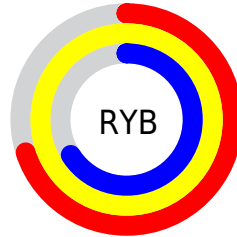

- Red (70%)
- Yellow (100%)
- Blue (66%)