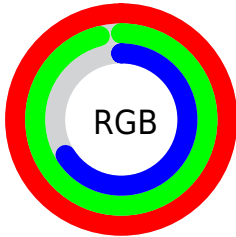

Distribution

- Red (100%)
- Green (96%)
- Blue (66%)