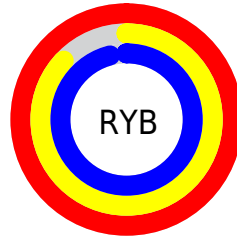

# Details

The CIELCh color **92, 16.359, 336.573** is a light color, and the websafe version is hex **FFCCCC**. A complement of this color would be **97, 16.031, 154.010**, and the grayscale version is **93, 0.011, 296.813**.

A 20% lighter version of the original color is **100, 0.012, 296.813**, and **72, 15.990, 335.311** is the 20% darker color. If you saturate the color by 10%, you get **86, 29.084, 336.549**, and if you desaturate by 10%, it is **98, 3.312, 334.968**.

# Distribution

Red (100%)

Green (87%)

Blue (96%)

Red (100%)

Yellow (87%)

Blue (96%)

Cyan (0%)