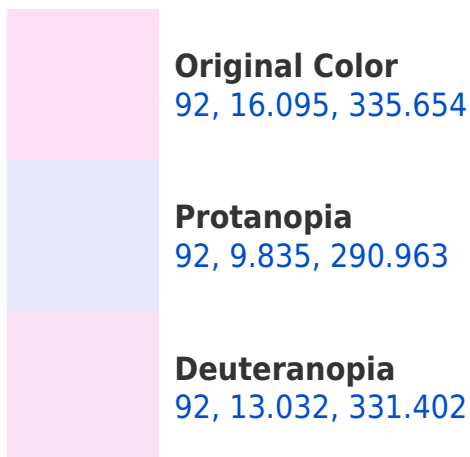

Color Blindness Simulation

Color vision deficiency is a very complex topic, and I could not describe the different causes any better than Wikipedia does, so if you want to learn more, you should check out their [article about color blindness](#).

Dichromacy