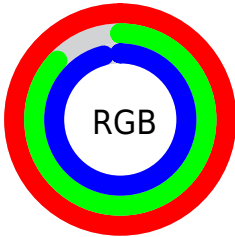

Distribution

Red (100%)

Green (87%)

Blue (96%)