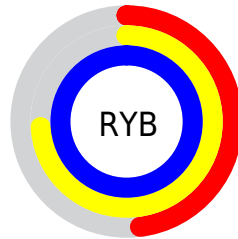

## Conversions Part 2

Format	Color
<a href="#">RYB</a>	<a href="#">123, 189, 255</a>
Decimal	<a href="#">8126463</a>
CIELab	<a href="#">93.00, -36.22, -11.14</a>
CIElCh	<a href="#">93, 37.890, 197.097</a>
Yxy	<a href="#">82.9670, 0.2457, 0.3288</a>
Android (android.graphics.Color)	<a href="#">4286316543 (0xFF7BFFFF)</a>
YUV	<a href="#">215.5320, 19.4577, -81.1506</a>
Hunter-Lab	<a href="#">91.0862, -37.9173, -6.1302</a>

# Details

The CIELCh color **93, 37.890, 197.097** is a light color, and the websafe version is hex **66FFFF**. A complement of this color would be **67, 55.649, 25.631**, and the grayscale version is **86, 0.010, 296.813**.

A 20% lighter version of the original color is **96, 22.558, 198.027**, and **73, 37.945, 196.628** is the 20% darker color. If you saturate the color by 10%, you get **92, 42.468, 196.828**, and if you desaturate by 10%, it is **94, 32.245, 197.434**.

# Distribution

- Red (48%)
- Green (100%)
- Blue (100%)

- Red (48%)
- Yellow (74%)
- Blue (100%)

- Cyan (52%)
- Magenta (0%)
- Yellow (0%)
- Black (0%)

- Cyan (52%)
- Magenta (0%)
- Yellow (0%)