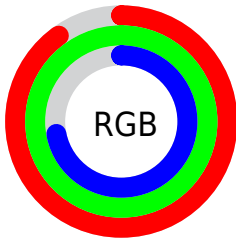

Distribution

- Red (90%)
- Green (100%)
- Blue (72%)