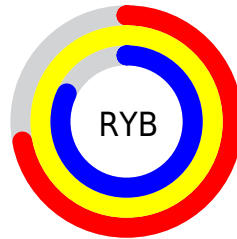

- Red (72%)
- Yellow (100%)
- Blue (82%)