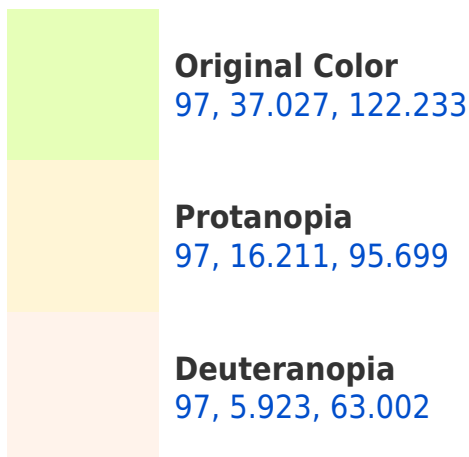

# Black Background

This preview shows how the CIELCh color 97, 37.609, 122.562 looks on a black background.

## Background

This preview shows how black text looks on a background with the CIELCh color 97, 37.609, 122.562.

This preview shows how white text looks on a background with the CIELCh color 97, 37.609, 122.562.

## Dichromacy

**Tritanopia**  
97, 5.160, 282.900

# Trichromacy

**Original Color**  
97, 37.027, 122.233

**Protanomaly**  
97, 23.368, 111.131

**Deuteranomaly**  
96, 15.784, 110.291

**Tritanomaly**  
97, 10.964, 130.465