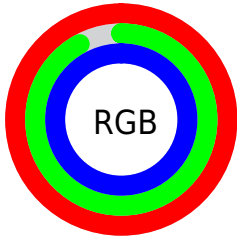

Distribution

- Red (100%)
- Green (92%)
- Blue (100%)