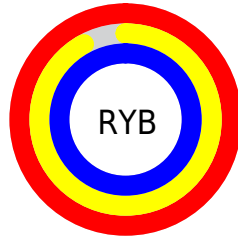

- Red (100%)
- Yellow (92%)
- Blue (100%)