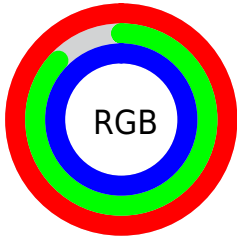

Distribution

- Red (100%)
- Green (87%)
- Blue (100%)