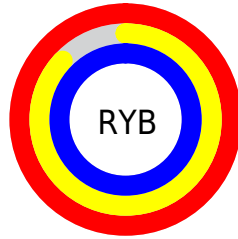

- Red (100%)
- Yellow (87%)
- Blue (100%)