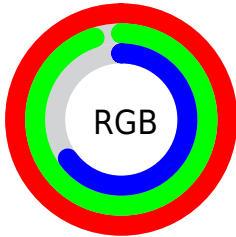

Distribution

Red (100%)

Green (95%)

Blue (65%)