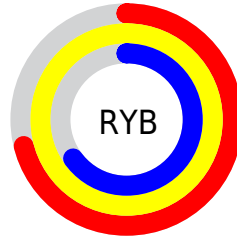

# Details

The CIELCh color **95, 38.256, 100.078** is a light color, and the websafe version is hex **FFFF99**. A complement of this color would be **75, 40.570, 288.755**, and the grayscale version is **94, 0.011, 296.813**.

A 20% lighter version of the original color is **99, 16.187, 108.954**, and **75, 38.311, 100.170** is the 20% darker color. If you saturate the color by 10%, you get **94, 49.181, 98.936**, and if you desaturate by 10%, it is **96, 27.118, 101.222**.

# Distribution

Red (100%)

Green (95%)

Blue (65%)

Red (71%)

Yellow (100%)

Blue (65%)

Cyan (0%)