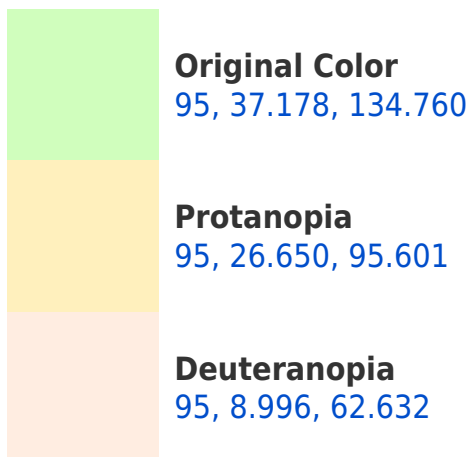

# Black Background

This preview shows how the CIELCh color 95, 37.151, 134.765 looks on a black background.

## Background

This preview shows how black text looks on a background with the CIELCh color 95, 37.151, 134.765.

This preview shows how white text looks on a background with the CIELCh color 95, 37.151, 134.765.

## Dichromacy

**Tritanopia**  
95, 8.311, 252.920

# Trichromacy

**Original Color**  
95, 37.178, 134.760

**Protanomaly**  
95, 28.583, 113.286

**Deuteranomaly**  
95, 15.952, 115.563

**Tritanomaly**  
95, 12.040, 158.924