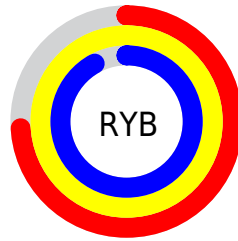

- Red (74%)
- Yellow (100%)
- Blue (92%)