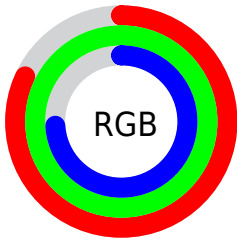

Distribution

- Red (82%)
- Green (100%)
- Blue (74%)