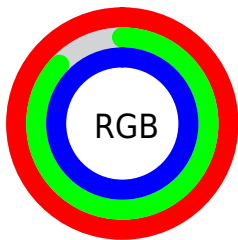

Distribution

- Red (100%)
- Green (87%)
- Blue (100%)