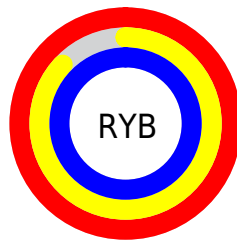

- Red (100%)
- Yellow (87%)
- Blue (100%)