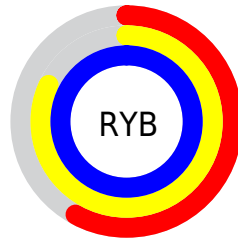

## Conversions Part 2

<b>Format</b>	<b>Color</b>
<b>R<sub>YB</sub></b>	149, 210, 254
Decimal	9830112
CIE <sub>Lab</sub>	93.00, -37.25, 4.80
CIE <sub>LCh</sub>	93, 37.563, 172.654
Yxy	82.9670, 0.2698, 0.3637
Android (android.graphics.Color)	4288020192 (0xFF95FEE0)
YUV	219.1850, 2.3738, -61.5522
Hunter-Lab	91.0862, -38.7886, 9.3522

# Details

The CIELCh color **93, 37.563, 172.654** is a light color, and the websafe version is hex **99FFCC**. A complement of this color would be **74, 42.880, 2.151**, and the grayscale version is **88, 0.010, 296.813**.

A 20% lighter version of the original color is **97, 15.940, 198.446**, and **73, 37.718, 172.707** is the 20% darker color. If you saturate the color by 10%, you get **92, 45.307, 171.345**, and if you desaturate by 10%, it is **94, 29.122, 173.841**.

# Distribution

- Red (58%)
- Green (100%)
- Blue (88%)

- Red (58%)
- Yellow (82%)
- Blue (100%)

- Cyan (41%)
- Magenta (0%)
- Yellow (12%)
- Black (0%)

- Cyan (41%)
- Magenta (0%)
- Yellow (12%)