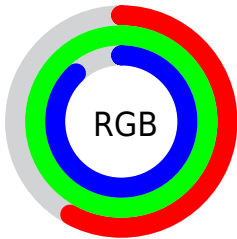

Distribution

- Red (58%)
- Green (100%)
- Blue (88%)