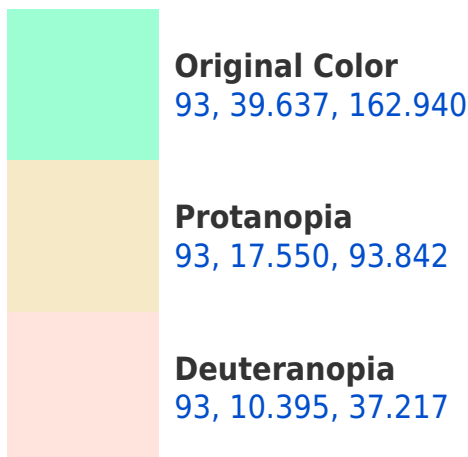

# Black Background

This preview shows how the CIELCh color 93, 39.616, 162.958 looks on a black background.

## **Background**

This preview shows how black text looks on a background with the CIELCh color 93, 39.616, 162.958.

This preview shows how white text looks on a background with the CIELCh color 93, 39.616, 162.958.

## Dichromacy

**Tritanopia**  
93, 16.264, 223.069

# Trichromacy

**Original Color**  
93, 39.637, 162.940

**Protanomaly**  
92, 21.662, 136.797

**Deuteranomaly**  
92, 12.425, 142.660

**Tritanomaly**  
93, 21.579, 188.328