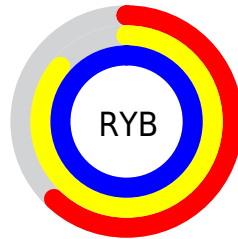

- Red (62%)
- Yellow (86%)
- Blue (100%)