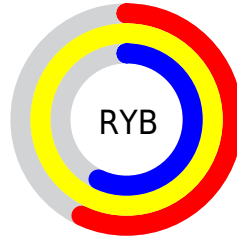

- Red (57%)
- Yellow (100%)
- Blue (57%)