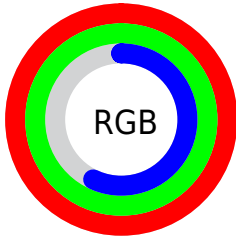

Distribution

- Red (100%)
- Green (100%)
- Blue (57%)