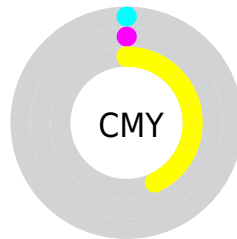

# Details

The CIELCh color **98, 53.989, 106.046** is a light color, and the websafe version is hex **FFFF99**. A complement of this color would be **65, 60.488, 296.137**, and the grayscale version is **96, 0.011, 296.813**.

A 20% lighter version of the original color is **99, 26.735, 108.148**, and **78, 53.699, 105.661** is the 20% darker color. If you saturate the color by 10%, you get **98, 65.490, 105.166**, and if you desaturate by 10%, it is **98, 41.770, 106.988**.

# Distribution

- Red (100%)
- Green (100%)
- Blue (57%)

- Red (57%)
- Yellow (100%)
- Blue (57%)

- Cyan (0%)
- Magenta (0%)
- Yellow (43%)
- Black (0%)

- Cyan (0%)
- Magenta (0%)
- Yellow (43%)

# Brightness & Saturation Gradients

These gradients show how the CIELCh color 98, 53.989, 106.046 changes by changing the brightness by 10 percent. The first figure shows a shift by +10% for each color and the second figure -10%.